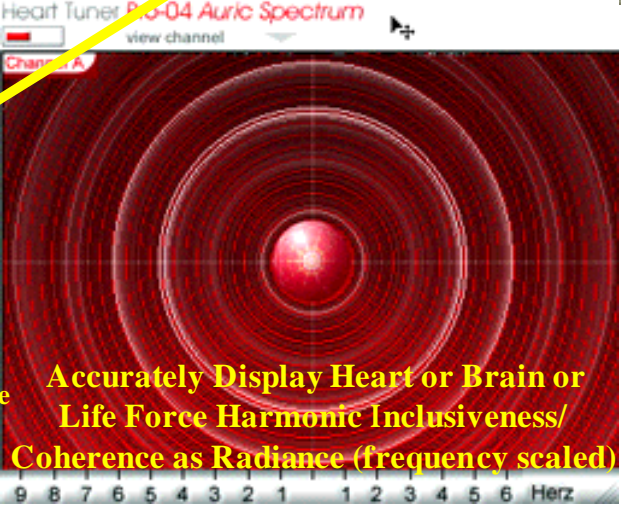

HeartTuner Pro-04:

Includes Many New Modules:
Bliss Tuner for Brainwaves ->

Heart Coherence
heartcoherence.com
THE NEW
HEART TUNER Pro-04

fully upgraded modular version, soon available featuring: - enhanced graphic user interface- fully customised screen layouts for EEG - ECG - HRV, enhanced spectrum and other applications - automated numeric and graphic data export - NEW HEART AND BRAIN GAME STYLE BIOFEEDBACK / NEUROFEEDBACK including long term internal coherence history, cross-hemispheric coherence - waterfall full averaged spectrum and sepstrum - many more ...

NEW life force / auric spectrum
NEW cross-hemispheric symmetry
NEW game style biofeedback reward

functional demo's and sales soon online available
www.heartcoherence.com

The Heart Coherence team - using the basic insight from Winter, successfully launched Heart / EKG biofeedback making **empathy** (phase lock) and **coherent emotion** (passion) measurable (using 2 channel cepstrum of EKG). The new HeartTuner Pro04 software includes 'BlissTuner' to allow **3 of the most important features of BLISS - to be gently and carefully teachable in the new 2 channel brainwave setup for HeartTuner:**

- A- **Golden Ratio** between the Major Harmonics - Usually Alpha to Beta in EEG Spectra. See Korotkov- soulinvitation.com/blisstuner
- B- Cross Hemispheric Synchrony (Both Hemispheres in Symmetry)
- C - Overall Internal COHERENCE.