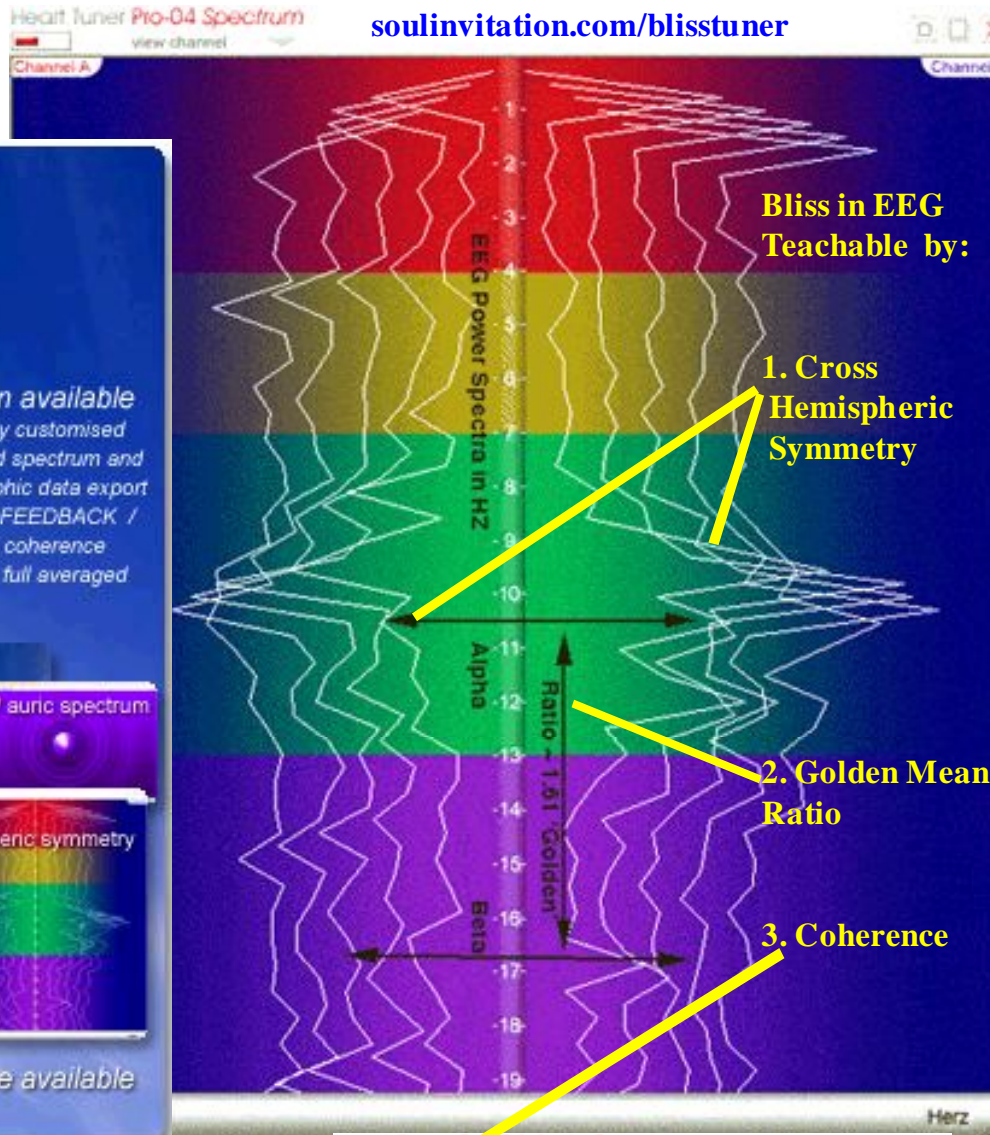

HeartTuner Pro-04:

Includes Many New Modules:
Bliss Tuner for Brainwaves ->

Heart Coherence
heartcoherence.com
THE NEW
HEART TUNER Pro-04

fully upgraded modular version, soon available featuring: - enhanced graphic user interface- fully customised screen layouts for EEG - ECG - HRV, enhanced spectrum and other applications - automated numeric and graphic data export - NEW HEART AND BRAIN GAME STYLE BIOFEEDBACK / NEUROFEEDBACK including long term internal coherence history, cross-hemispheric coherence - waterfall full averaged spectrum and sepstrum - many more ...

NEW life force / auric spectrum
NEW cross-hemispheric symmetry
NEW game style biofeedback reward

functional demo's and sales soon online available
www.heartcoherence.com

The Heart Coherence team - using the basic insight from Winter, successfully launched Heart / EKG biofeedback making **empathy** (phase lock) and **coherent emotion** (passion) measurable (using 2 channel cepstrum of EKG). The new HeartTuner Pro04 software includes 'BlissTuner' to allow **3 of the most important features of BLISS - to be gently and carefully teachable in the new 2 channel brainwave setup for HeartTuner:**

- A- **Golden Ratio** between the Major Harmonics - Usually Alpha to Beta in EEG Spectra. See Korotkov- soulinvitation.com/blisstuner
- B- Cross Hemispheric Synchrony (Both Hemispheres in Symmetry)
- C - Overall Internal COHERENCE.