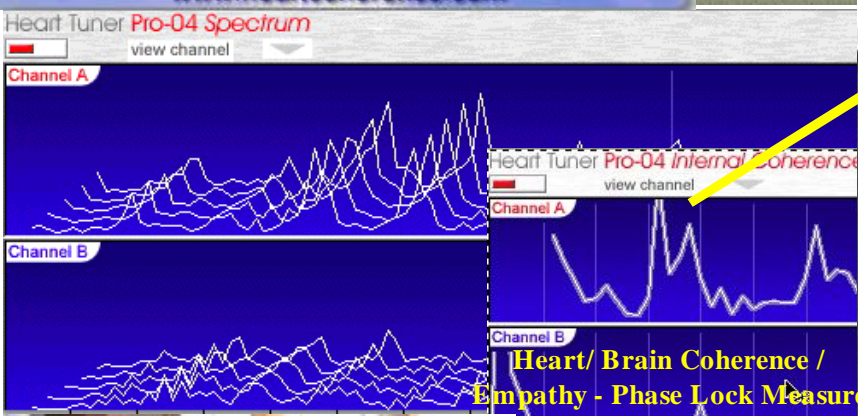

HeartTuner Pro-04:

Includes Many New Modules:
Bliss Tuner for Brainwaves ->

Heart Coherence
heartcoherence.com
THE NEW
HEART TUNER Pro-04

fully upgraded modular version, soon available featuring: - enhanced graphic user interface- fully customised screen layouts for EEG - ECG - HRV, enhanced spectrum and other applications - automated numeric and graphic data export - NEW HEART AND BRAIN GAME STYLE BIOFEEDBACK / NEUROFEEDBACK including long term internal coherence history, cross-hemispheric coherence - waterfall full averaged spectrum and sepstrum - many more ...

NEW life force / auric spectrum
NEW cross-hemispheric symmetry
NEW game style biofeedback reward

functional demo's and sales soon online available
www.heartcoherence.com

The Heart Coherence team - using the basic insight from Winter, successfully launched Heart / EKG biofeedback making **empathy** (phase lock) and **coherent emotion** (passion) measurable (using 2 channel cepstrum of EKG). The new HeartTuner Pro04 software includes 'BlissTuner' to allow **3 of the most important features of BLISS - to be gently and carefully teachable in the new 2 channel brainwave setup for HeartTuner:**

- A- **Golden Ratio** between the Major Harmonics - Usually Alpha to Beta in EEG Spectra. See Korotkov- soulinvitation.com/blisstuner
- B- Cross Hemispheric Synchrony (Both Hemispheres in Symmetry)
- C - Overall Internal COHERENCE.